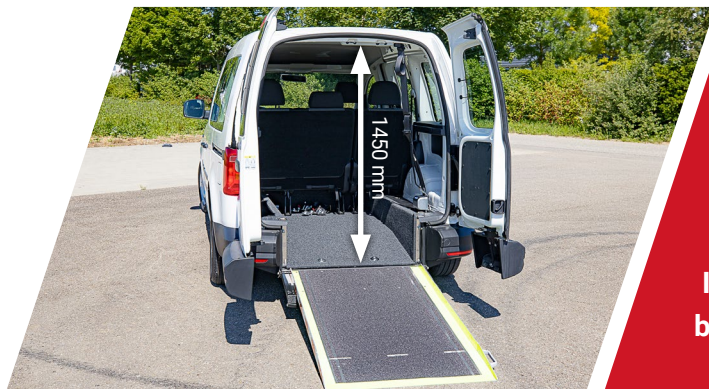

The short version for wheelchair plus 2-3 seats

VW CADDY SHORT VERSION

Individual transport and ride along solutions by PARAVAN for wheelchair users

Version VW Caddy Short rear V3.0 09/2020 EN

- Innovation and technology made by PARAVAN
- Wheelchair tie-down in the rear of the vehicle (fastening point with belt system)
- Two electric belts at the front make stowing easier and prevent your wheelchair from rolling backwards
- Electric winch (optional)
- Cassette carpeted (reducing noise, no risk of slipping)
- Optional power-supporting, folded ramp with side handle possible
- Air suspension on rear axle, reduced entry angle (optional)
- Split ramp thus clear view through the rear window (optional)
- Stainless steel exhaust system
- High quality workmanship for the rear cut-out and tub (bolted and riveted)
- Two folding seats in 3rd row (optional)
- Mechanical head and back rest (optional)
- Width of cassette approx. 840 mm
- Length of cassette approx. 1350 mm
- Entry height approx. 1450 mm
- Inside height at centre approx. 1380 mm
- Ramp length when extended approx 1200 mm