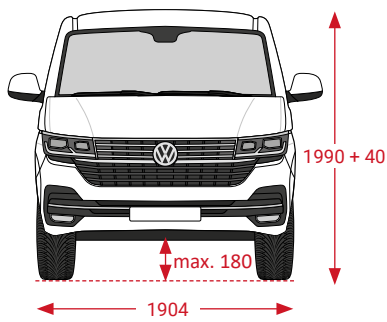

Illustrations contain special equipment

VOLKSWAGEN *T6.1 EXTENDED*

With the plus of interior space

More space, more interior, more flexibility: with the PARAVAN VW T6.1 Extended we are breaking new ground. By lowering the vehicle floor from the A- to the C-pillar, we create a flexible mobility solution for drivers and passengers in wheelchairs and make the PARAVAN VW T6.1 Extended attractive even for tall people in power wheelchairs. The optimised entry height of 136 cm and the max. interior height of 148 cm set new standards and with a max. ground clearance of 18 cm, up to the PARAVAN cassette lift underneath, even steep underground garage entrances are no longer a problem for the „space miracle“. Of course, we adapt the PARAVAN VW T6.1 Extended up close to your needs and physical limitations - right up to equipping it with our Space Drive digital driving and steering system.

Dimensions based on T6 Transporter Kombi / Caravelle with short wheelbase

*with PARAVAN cassette lift

Height limit:	1360 mm	Interior height:	max. 1480 mm	Interior width:	max. 1390 mm
Ramp width:	788 mm	Eye level:	1320 mm	Ramp length:	1182 mm