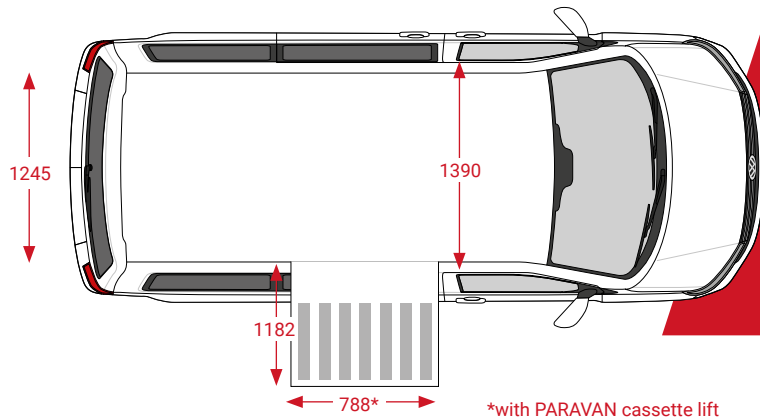

Illustrations contain special equipment

VOLKSWAGEN *T6.1 EXTENDED*

With the plus of interior space

More space, more interior, more flexibility: with the PARAVAN VW T6.1 Extended we are breaking new ground. By lowering the vehicle floor from the A- to the C-pillar, we create a flexible mobility solution for drivers and passengers in wheelchairs and make the PARAVAN VW T6.1 Extended attractive even for tall people in power wheelchairs. The optimised entry height of 136 cm and the max. interior height of 148 cm set new standards and with a max. ground clearance of 18 cm, up to the PARAVAN cassette lift underneath, even steep underground garage entrances are no longer a problem for the „space miracle“. Of course, we adapt the PARAVAN VW T6.1 Extended up close to your needs and physical limitations - right up to equipping it with our Space Drive digital driving and steering system.

Dimensions based on T6 Transporter Kombi / Caravelle with short wheelbase

*with PARAVAN cassette lift

Height limit:	1360 mm	Interior height:	max. 1480 mm	Interior width:	max. 1390 mm
Ramp width:	788 mm	Eye level:	1320 mm	Ramp length:	1182 mm