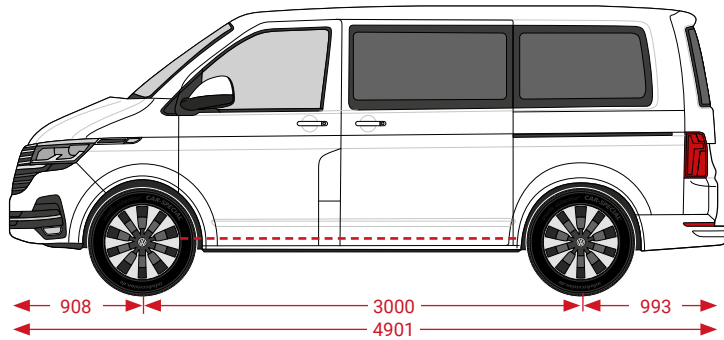

Illustrations contain special equipment

VOLKSWAGEN *T6.1 EXTENDED*

With the plus of interior space

More space, more interior, more flexibility: with the PARAVAN VW T6.1 Extended we are breaking new ground. By lowering the vehicle floor from the A- to the C-pillar, we create a flexible mobility solution for drivers and passengers in wheelchairs and make the PARAVAN VW T6.1 Extended attractive even for tall people in power wheelchairs. The optimised entry height of 136 cm and the max. interior height of 148 cm set new standards and with a max. ground clearance of 18 cm, up to the PARAVAN cassette lift underneath, even steep underground garage entrances are no longer a problem for the „space miracle“. Of course, we adapt the PARAVAN VW T6.1 Extended up close to your needs and physical limitations - right up to equipping it with our Space Drive digital driving and steering system.

Dimensions based on T6 Transporter Kombi / Caravelle with short wheelbase

*with PARAVAN cassette lift

Height limit:	1360 mm	Interior height:	max. 1480 mm	Interior width:	max. 1390 mm
Ramp width:	788 mm	Eye level:	1320 mm	Ramp length:	1182 mm