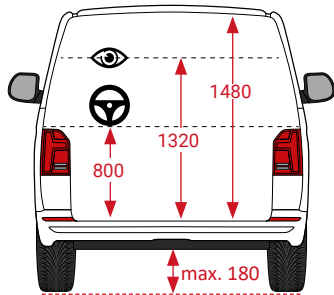

Illustrations contain special equipment

VOLKSWAGEN *T6.1 EXTENDED*

With the plus of interior space

More space, more interior, more flexibility: with the PARAVAN VW T6.1 Extended we are breaking new ground. By lowering the vehicle floor from the A- to the C-pillar, we create a flexible mobility solution for drivers and passengers in wheelchairs and make the PARAVAN VW T6.1 Extended attractive even for tall people in power wheelchairs. The optimised entry height of 136 cm and the max. interior height of 148 cm set new standards and with a max. ground clearance of 18 cm, up to the PARAVAN cassette lift underneath, even steep underground garage entrances are no longer a problem for the „space miracle“. Of course, we adapt the PARAVAN VW T6.1 Extended up close to your needs and physical limitations - right up to equipping it with our Space Drive digital driving and steering system.

Dimensions based on T6 Transporter Kombi / Caravelle with short wheelbase

*with PARAVAN cassette lift

Height limit:	1360 mm	Interior height:	max. 1480 mm	Interior width:	max. 1390 mm
Ramp width:	788 mm	Eye level:	1320 mm	Ramp length:	1182 mm