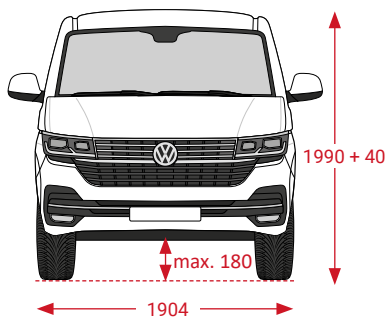

Illustrations contain special equipment

VOLKSWAGEN *T6.1 EXTENDED*

With the plus of interior space

More space, more interior, more flexibility: with the PARAVAN VW T6.1 Extended we are breaking new ground. By lowering the vehicle floor from the A- to the C-pillar, we create a flexible mobility solution for drivers and passengers in wheelchairs and make the PARAVAN VW T6.1 Extended attractive even for tall people in power wheelchairs. The optimised entry height of 136 cm and the max. interior height of 148 cm set new standards and with a max. ground clearance of 18 cm, up to the PARAVAN cassette lift underneath, even steep underground garage entrances are no longer a problem for the „space miracle“. Of course, we adapt the PARAVAN VW T6.1 Extended up close to your needs and physical limitations - right up to equipping it with our Space Drive digital driving and steering system.

Dimensions based on T6 Transporter Kombi / Caravelle with short wheelbase

*with PARAVAN cassette lift

Height limit:	1360 mm	Interior height:	max. 1480 mm	Interior width:	max. 1485 mm
Ramp width:	788 mm	Eye level:	1320 mm	Ramp length:	1182 mm