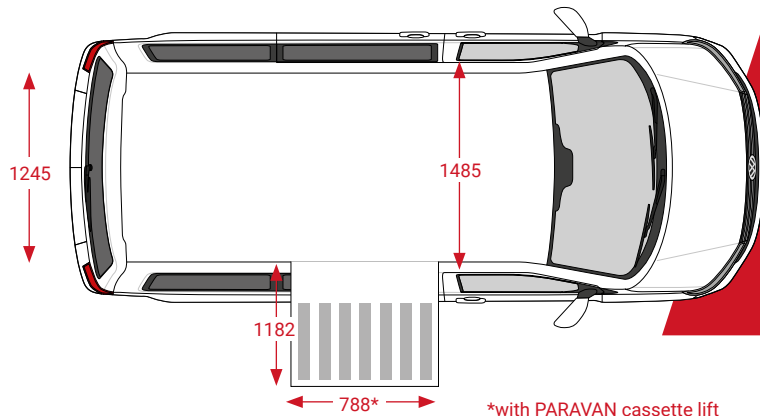

Illustrations contain special equipment

VOLKSWAGEN *T6.1 EXTENDED*

With the plus of interior space

More space, more interior, more flexibility: with the PARAVAN VW T6.1 Extended we are breaking new ground. By lowering the vehicle floor from the A- to the C-pillar, we create a flexible mobility solution for drivers and passengers in wheelchairs and make the PARAVAN VW T6.1 Extended attractive even for tall people in power wheelchairs. The optimised entry height of 136 cm and the max. interior height of 148 cm set new standards and with a max. ground clearance of 18 cm, up to the PARAVAN cassette lift underneath, even steep underground garage entrances are no longer a problem for the „space miracle“. Of course, we adapt the PARAVAN VW T6.1 Extended up close to your needs and physical limitations - right up to equipping it with our Space Drive digital driving and steering system.

Dimensions based on T6 Transporter Kombi / Caravelle with short wheelbase

*with PARAVAN cassette lift

Height limit:	1360 mm	Interior height:	max. 1480 mm	Interior width:	max. 1485 mm
Ramp width:	788 mm	Eye level:	1320 mm	Ramp length:	1182 mm