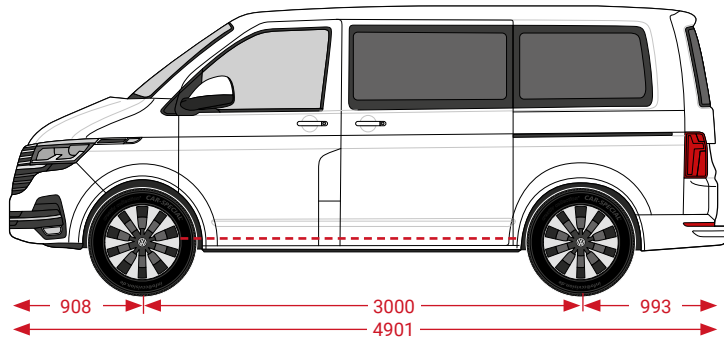

Illustrations contain special equipment

VOLKSWAGEN *T6.1 EXTENDED*

With the plus of interior space

More space, more interior, more flexibility: with the PARAVAN VW T6.1 Extended we are breaking new ground. By lowering the vehicle floor from the A- to the C-pillar, we create a flexible mobility solution for drivers and passengers in wheelchairs and make the PARAVAN VW T6.1 Extended attractive even for tall people in power wheelchairs. The optimised entry height of 136 cm and the max. interior height of 148 cm set new standards and with a max. ground clearance of 18 cm, up to the PARAVAN cassette lift underneath, even steep underground garage entrances are no longer a problem for the „space miracle“. Of course, we adapt the PARAVAN VW T6.1 Extended up close to your needs and physical limitations - right up to equipping it with our Space Drive digital driving and steering system.

Dimensions based on T6 Transporter Kombi / Caravelle with short wheelbase

*with PARAVAN cassette lift

Height limit:	1360 mm	Interior height:	max. 1480 mm	Interior width:	max. 1485 mm
Ramp width:	788 mm	Eye level:	1320 mm	Ramp length:	1182 mm