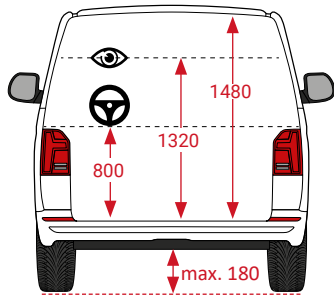

Illustrations contain special equipment

VOLKSWAGEN *T6.1 EXTENDED*

With the plus of interior space

More space, more interior, more flexibility: with the PARAVAN VW T6.1 Extended we are breaking new ground. By lowering the vehicle floor from the A- to the C-pillar, we create a flexible mobility solution for drivers and passengers in wheelchairs and make the PARAVAN VW T6.1 Extended attractive even for tall people in power wheelchairs. The optimised entry height of 136 cm and the max. interior height of 148 cm set new standards and with a max. ground clearance of 18 cm, up to the PARAVAN cassette lift underneath, even steep underground garage entrances are no longer a problem for the „space miracle“. Of course, we adapt the PARAVAN VW T6.1 Extended up close to your needs and physical limitations - right up to equipping it with our Space Drive digital driving and steering system.

Dimensions based on T6 Transporter Kombi / Caravelle with short wheelbase

*with PARAVAN cassette lift

Height limit:	1360 mm	Interior height:	max. 1480 mm	Interior width:	max. 1485 mm
Ramp width:	788 mm	Eye level:	1320 mm	Ramp length:	1182 mm