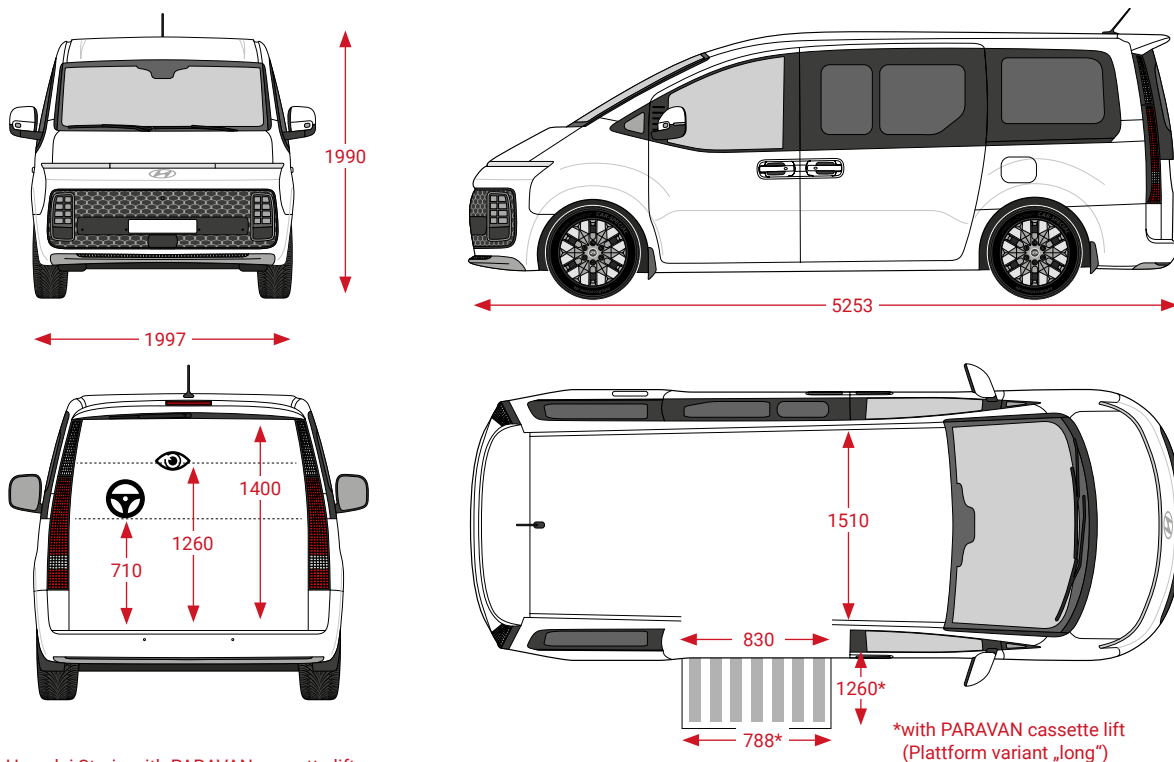

Illustrations contain special equipment

HYUNDAI STARIA

Expressive design with plenty of space for your needs

The new PARAVAN Hyundai Staria combines the advantages of a wheelchair accessible vehicle with a completely new design. A huge lowered barrier-free vehicle interior extends from the A-pillar to the C-pillar, providing extra headroom. A powerful and reliable PARAVAN cassette lift is provided for safe and comfortable entry. The clever vehicle concept allows flexible use as a driver, passenger or ride-sharing solution. In addition, the latest digital driving aids such as Space Drive or Voice Control can be optionally integrated. With all these functions, the PARAVAN Hyundai Staria fulfils all the wishes of a modern wheelchair-accessible vehicle.

Hyundai Staria with PARAVAN cassette lift

Height limit:	1330 mm	Interior height:	max. 1400 mm	Interior width:	1510 mm
Ramp width:	788 mm	Eye level:	1260 mm	Ramp length*:	1260 mm

NOTE: After conversion, the original manufacturer's dimensions and consumption data may change.